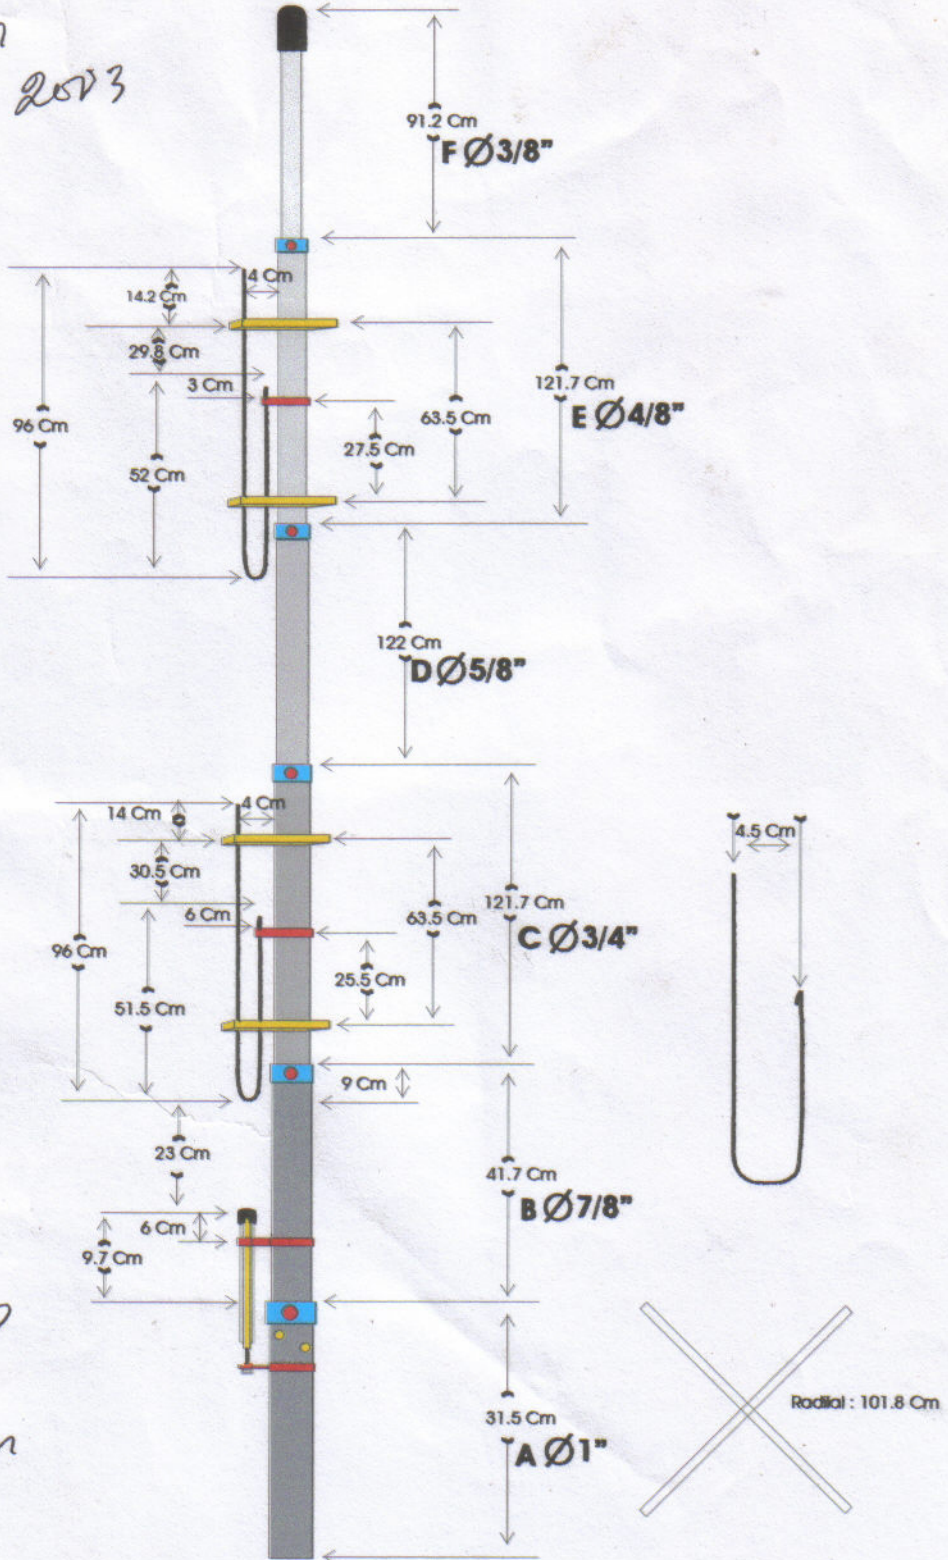

SUPER TROMBONE ANTENNA

FREQUENCY CENTER : 146 Mhz

Makassar
September 2013

YB8EIP
Sulwan